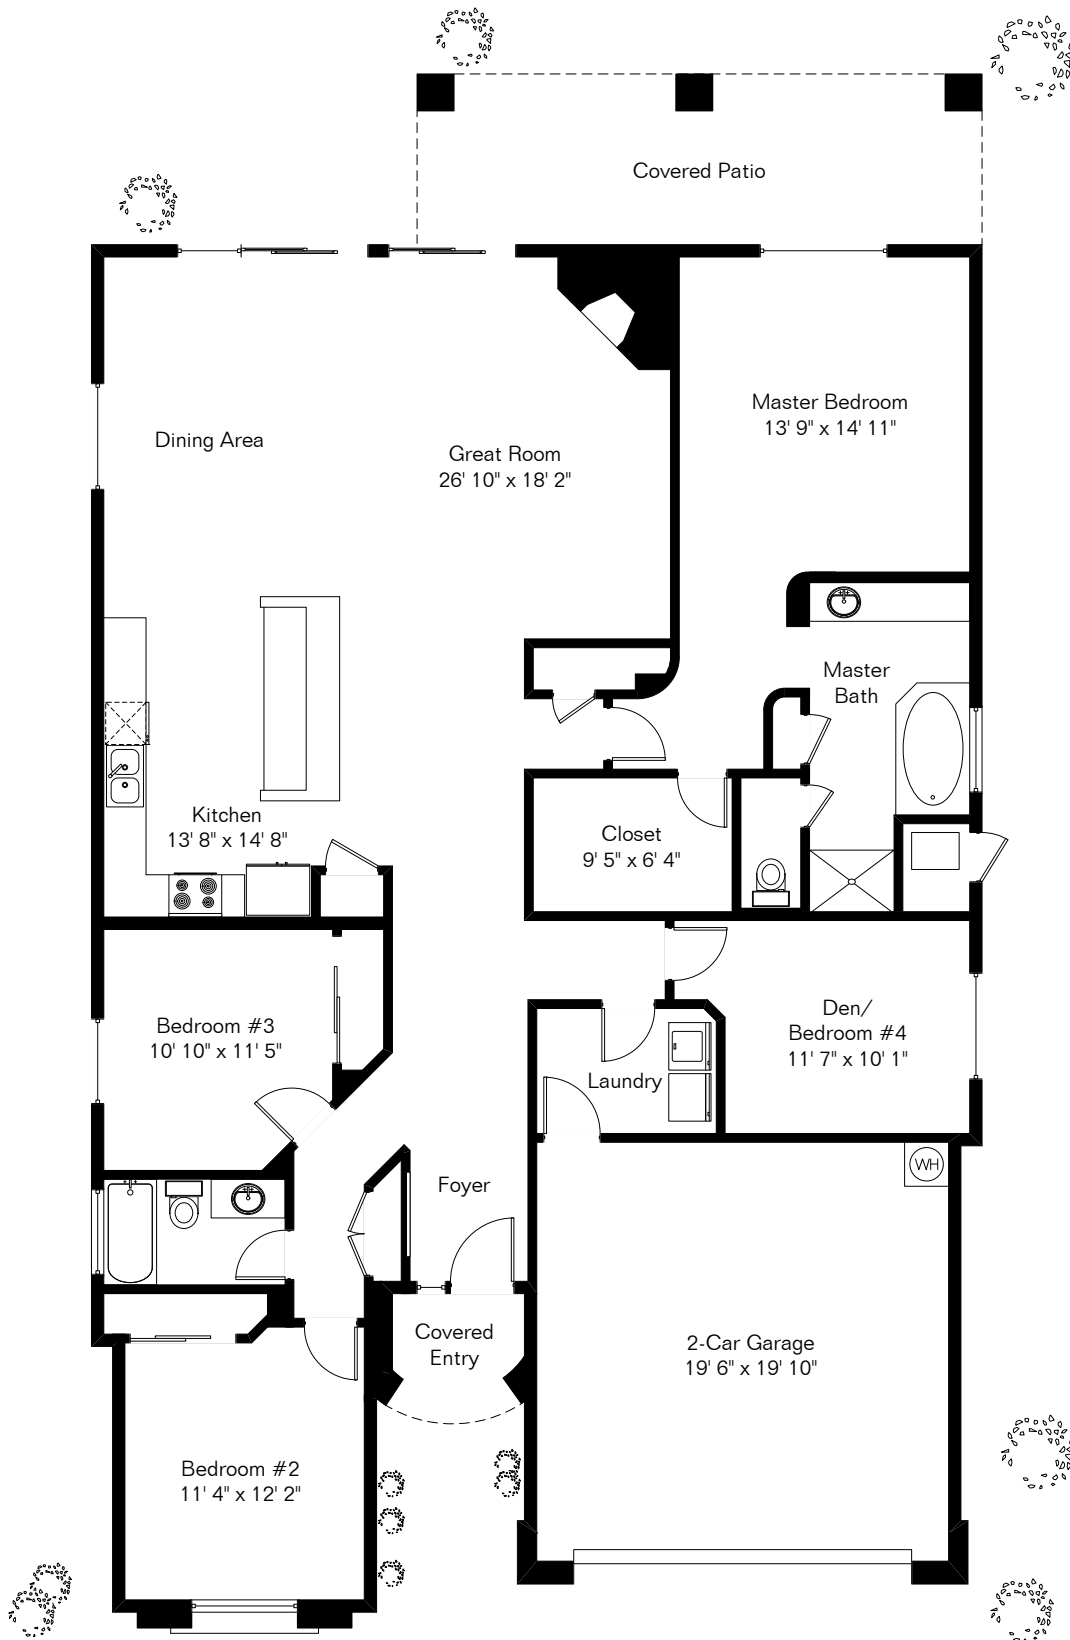

The square footages and room size information are deemed to be reliable but are not guaranteed and should be independently verified.

# 6105 N Campo Abierto

Site Visit December 2018

Living Area 2,122 Sq Ft  
Garage 430 Sq Ft

Copyright 2019 Floor Plans First! LLC  
All Rights Reserved.

[www.FloorPlansFirst.com](http://www.FloorPlansFirst.com)